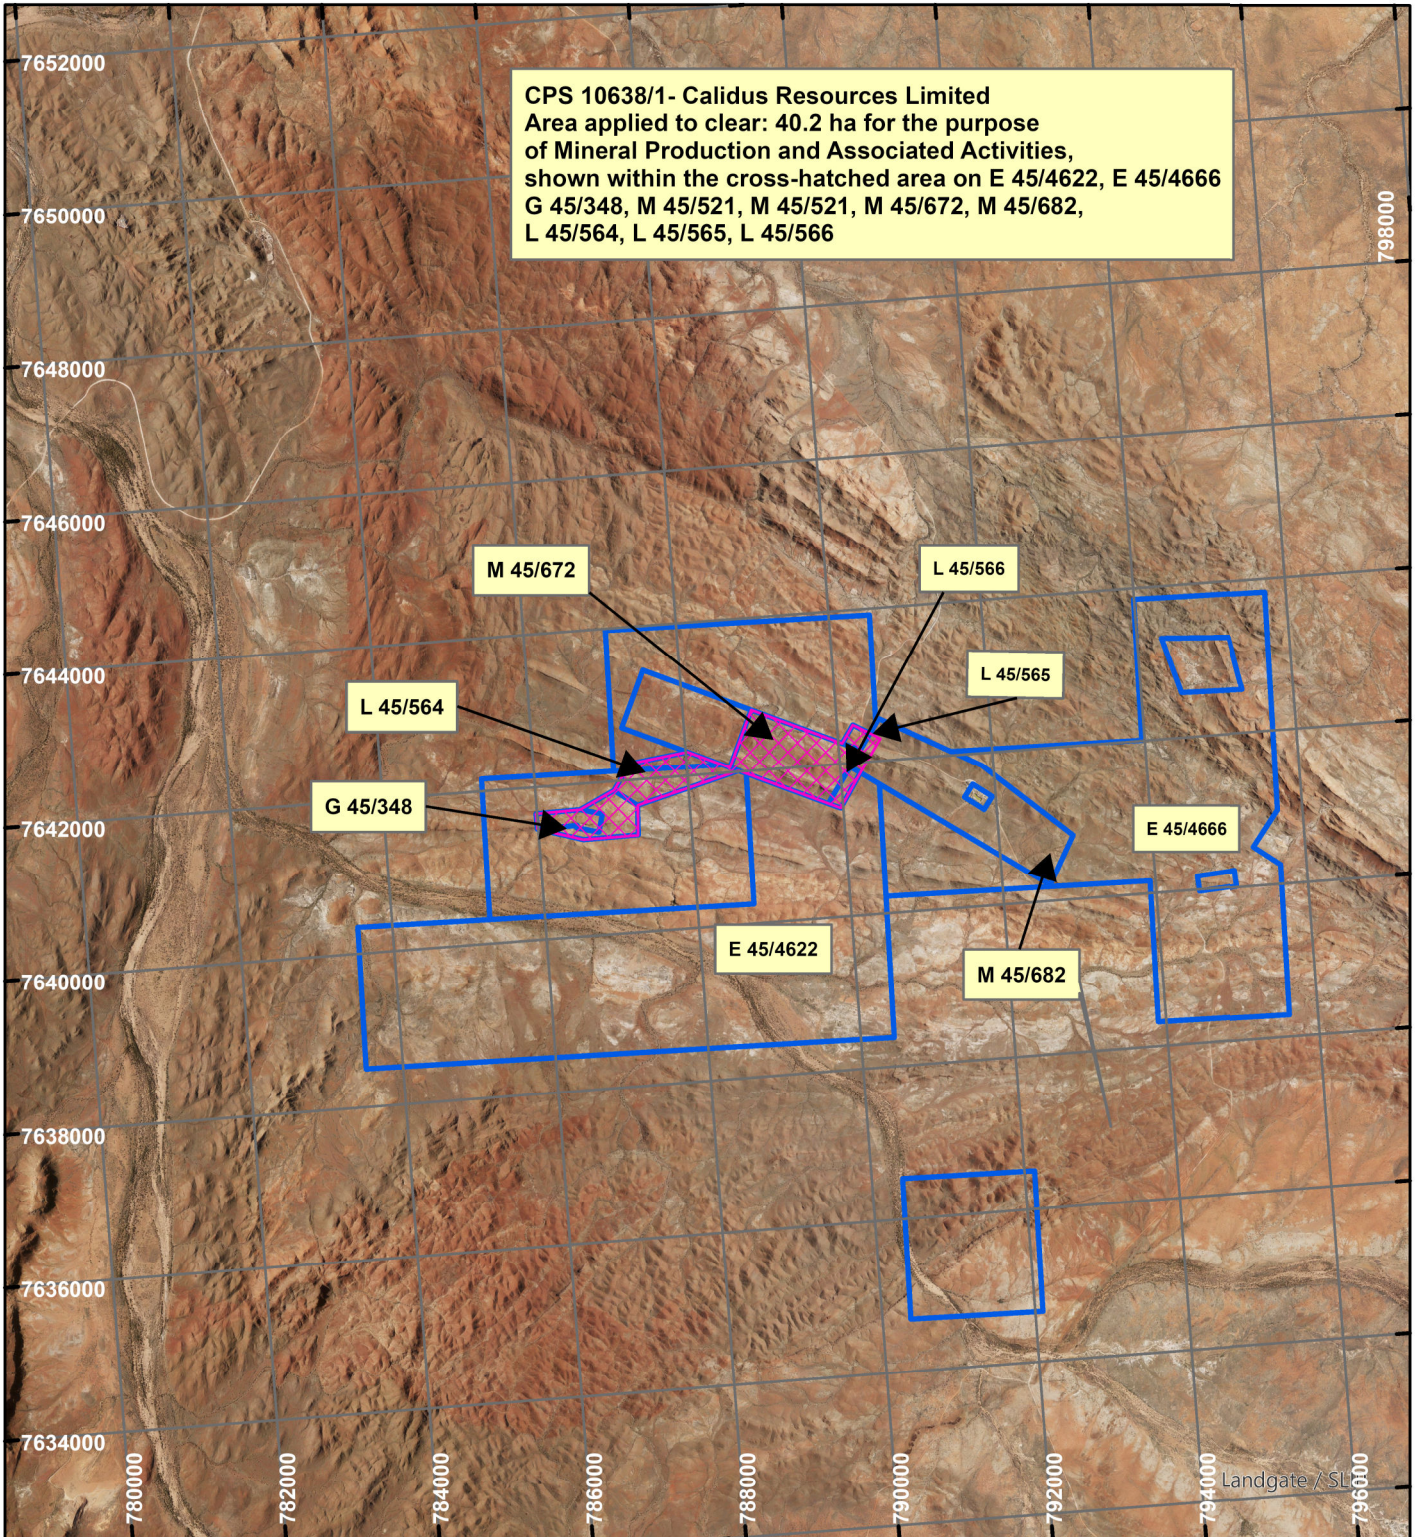

CPS 10638/1- Calidus Resources Limited

LEGEND

Clearing Instruments

Mining Tenements

Scale 1:100,000

(Approximate when reproduced at A4)

Geocentric Datum Australia 1994

Note: the data in this map have not been projected. This may result in geometric distortion or measurement inaccuracies.

..... Date

Officer with delegated authority under Section 20 of
 the Environmental Protection Act 1986

Information derived from this map should be
 confirmed with the data custodian acknowledged
 by the agency acronym in the legend.